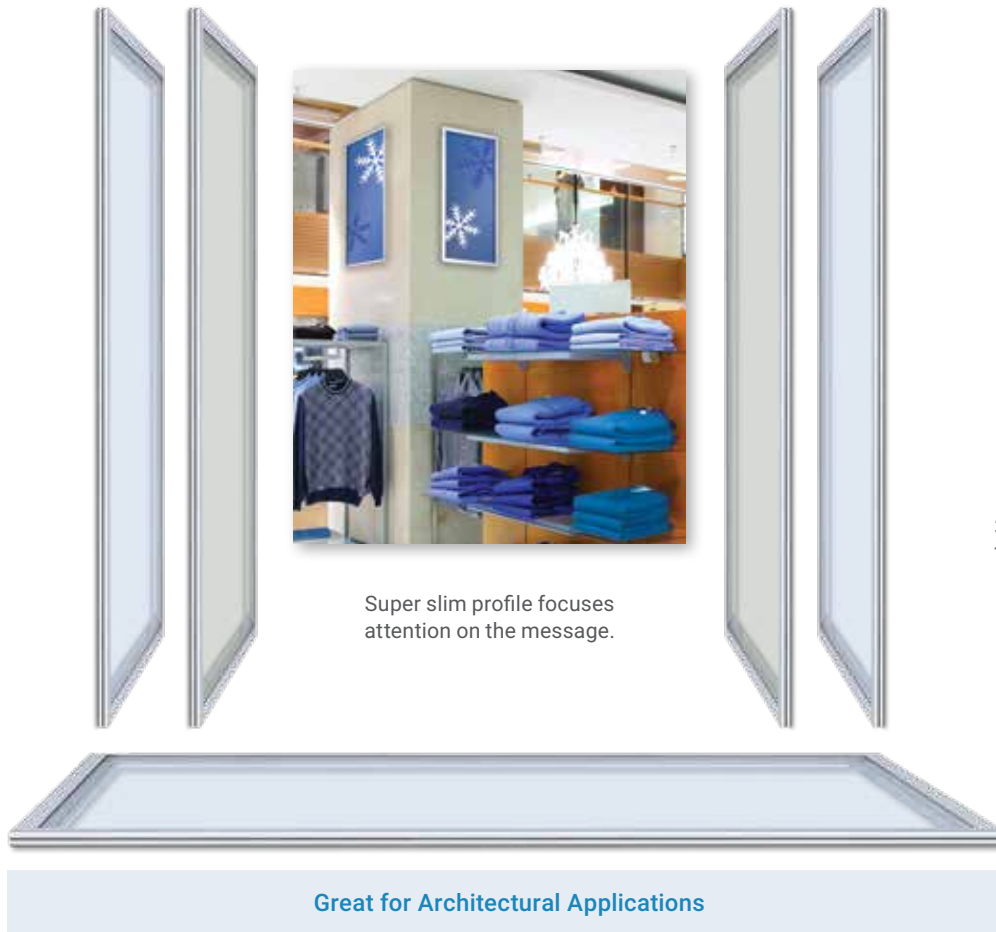

## Front Loading Convenience

Choice of matte or clear lens included

Strong spring loaded

Styrene backing

**Ships Fully  
Assembled**

Mitered Corners

SupraSlim Profile

# SupraSlim™ SnapFrames

Super slim profile focuses attention on the message.

Only  
3/4" wide  
1/2" deep

Mount vertically or horizontally,  
wall mount hardware included.

Specify: Model – Color – Lens\*

Model	Size	Model	Size	Color	Lens*
SUP01	8" x 10"	SUP05	16" x 20"	-S Satin Silver	-C Clear
SUP02	8-1/2" x 11"	SUP06	20" x 24"	-B Matte Black	-M Matte
SUP03	11" x 14"	SUP07	22" x 28"		
SUP3.5	11" x 17"	SUP08	24" x 30"		
SUP04	14" x 22"	SUP09	24" x 36"		