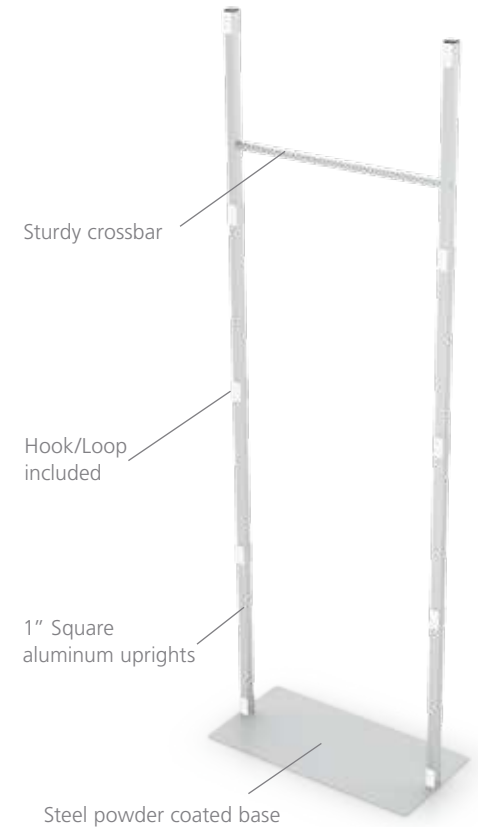

Round Tubing
Snap in connectors attach Styrene Graphics

Simple Standees Round Tubing™

RIGID GRAPHIC STANDS

All Metal, Elegant Display, Easily Attach Styrene Graphics

- Two heights: 72" and 84"
- Four widths: 18", 24", 30", 36"
- Clear Snap-In connectors included
- 1" Round aluminum uprights
- Use single or double sided
- Fast 5 minute assembly

IMPRINTABLE

Also use with advertising corrugated boxes.

Snap-in Connectors are removeable and reusable.

Simple Standees™

Specify: Model – Frame Style:

Model	Width	Ht.	Wt. Lbs.
DEE618	18"	72"	12
DEE624	24"	72"	15
DEE630	30"	72"	17
DEE636	36"	72"	24

Model	Width	Ht.	Wt. Lbs.
DEE718	18"	84"	13
DEE724	24"	84"	16
DEE730	30"	84"	18
DEE736	36"	84"	25

Specify: -S Satin Silver -B Matte Black

DEE730-S

Simple Standees Square Tubing™

Square Tubing
Uses Hook/Loop to attach Styrene Graphics

All Metal, Simply Attach Styrene Graphics

- Two heights: 72" and 84"
- Four widths: 18", 24", 30", 36"
- 2" Hook/Loop pcs. included
- 1" Square aluminum uprights
- Use single or double sided
- Fast 5 minute assembly