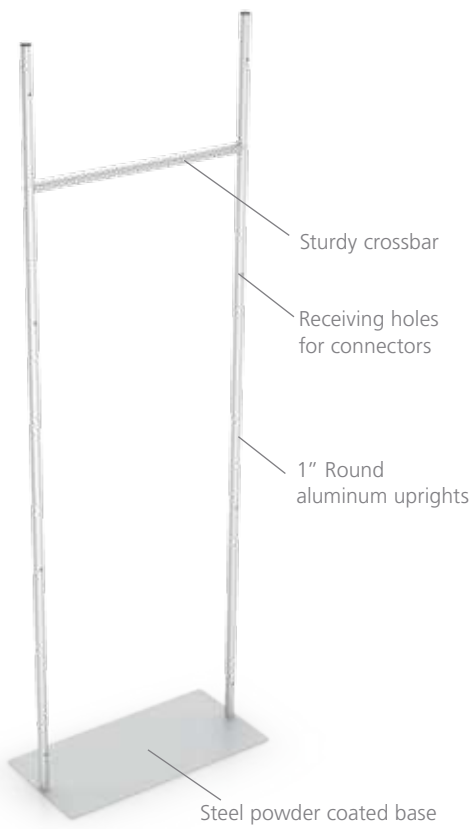

Round Tubing
Snap in connectors attach Styrene Graphics

Simple Standees Round Tubing™

RIGID GRAPHIC STANDS

All Metal, Elegant Display, Easily Attach Styrene Graphics

- Two heights: 72" and 84"
- Four widths: 18", 24", 30", 36"
- Clear Snap-In connectors included
- 1" Round aluminum uprights
- Use single or double sided
- Fast 5 minute assembly

IMPRINTABLE

Also use with advertising corrugated boxes.

Snap-in Connectors are removeable and reusable.

Simple Standees™

Specify: Model – Frame Style:

Model	Width	Ht.	Wt. Lbs.
DEE618	18"	72"	12
DEE624	24"	72"	15
DEE630	30"	72"	17
DEE636	36"	72"	24

Model	Width	Ht.	Wt. Lbs.
DEE718	18"	84"	13
DEE724	24"	84"	16
DEE730	30"	84"	18
DEE736	36"	84"	25

Specify: -S Satin Silver -B Matte Black

DEE730-S

Simple Standees Square Tubing™

Square Tubing
Uses Hook/Loop to attach Styrene Graphics

All Metal, Simply Attach Styrene Graphics

- Two heights: 72" and 84"
- Four widths: 18", 24", 30", 36"
- 2" Hook/Loop pcs. included
- 1" Square aluminum uprights
- Use single or double sided
- Fast 5 minute assembly