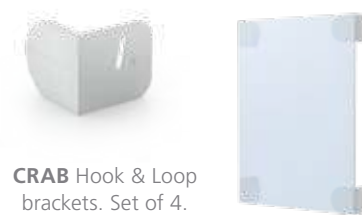

CRVM1
Side mounting,
front facing.

CRVM2
Side mounting,
side facing.

Hanging J-Hook

Hang jewelry, hand bags, etc.
Puck connector included.

CRJH Hook

Graphic Clips

Snaps on, holds semi-rigid and
rigid graphics up to 1/8" thick.

HT3 Set of 2

Knob and Pucks

Pucks can be an
excellent mount for graphics.

CRKR Knob Rest
& glide screw.

CRTP Rest, glide screw
and tightening puck.

Angle Backs

For holding substrates.
Connectors to uprights included.

CRAB Hook & Loop
brackets. Set of 4.

Wall Mount Bracket

CRPWB Extra perimeter wall
mount bracket. 6" stem.

Tops

Dome Top is our standard, optional
more expensive flat cap is available.

CRFT
Flat Top Cap

Casters