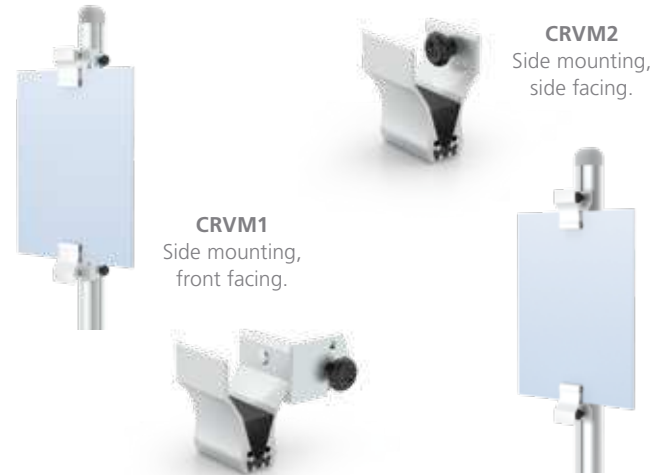

Catalog Holders with Graphic Rods.

Lit. Holders & Scroll Brackets.

SignPost Elements™

Panel Grippers

Frameless graphic attachment of rigid substrates.
Simply snap-in anywhere along upright.

Specify thickness:

SPPG-1	.020" - .125"
SPPG-2	.125" - .250"

-S Silver -B Black

SPPG
interlocking, 2 per.

Snap in then
slide together with
graphic between.

Aluminum Clamps

Beautiful satin anodized, rubber lined jaws,
strong binder spring, connector included.

CRVM1
Side mounting,
front facing.

CRVM2
Side mounting,
side facing.

Hanging J-Hook

Hang jewelry, hand bags, etc.
Puck connector included.

CRJH Hook

Graphic Clips

Snaps on, holds semi-rigid and
rigid graphics up to 1/8" thick.