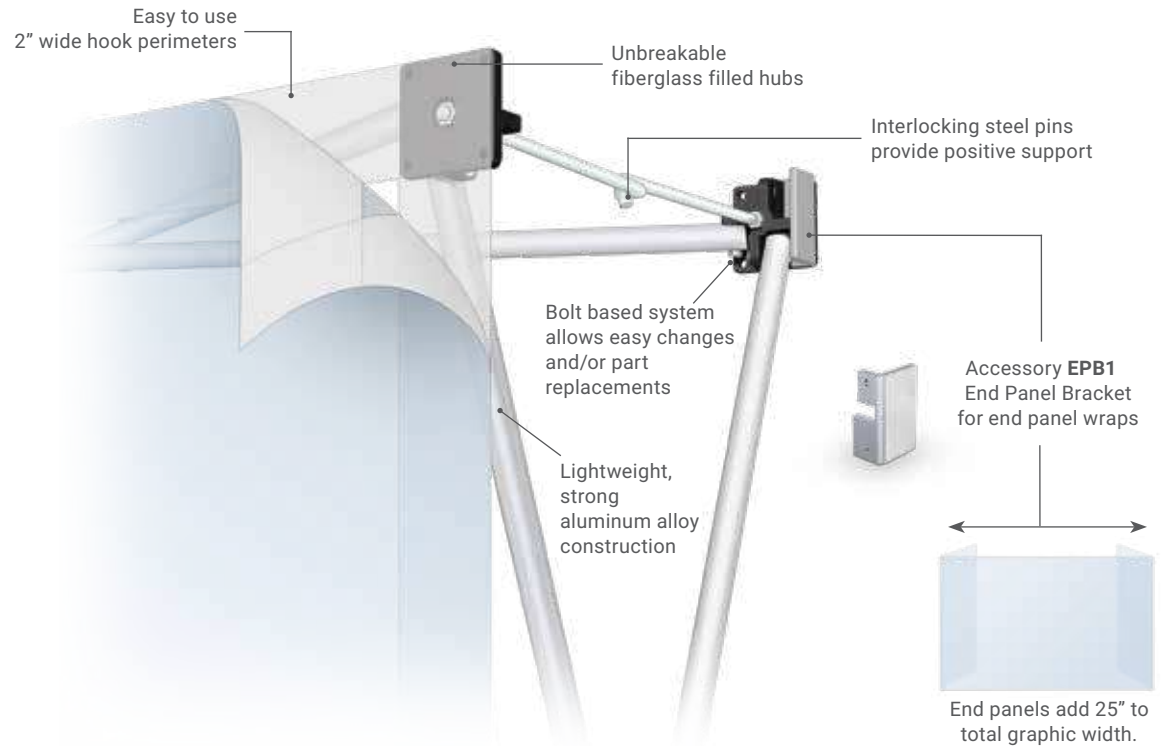

Presto Pop-Ups™ Tension Fabric

Presto Pop-Ups™ - Dye Sub Fabric Graphics

- High impact Dye Sub Printing on fabric
- Virtually “wrinkle free” stretch fabric
- Designed and engineered for this application
- Custom printed from your art work

Specify: **Dye Sub GRAPHIC** Model .

	Without End Panels W x H	with End Panels W x H
GF13A	31" x 88.25"	GF13B 56" x 88.25"
GF22A	59.5" x 59.5"	GF22B 84.5" x 59.5"
GF23A	59.5" x 88.25"	GF23B 84.5" x 88.25"
GF32A	88.25" x 59.5"	GF32B 113.25" x 59.5"
GF33A	88.25" x 88.25"	GF33B 113.25" x 88.25"
GF43A	117.375" x 88.25"	GF43B 142.375" x 88.25"
GF44A	117" x 117"	GF44B 142" x 117"
GF53A	145.75" x 88.25"	GF53B 170.75" x 88.25"
	Curved	
GF33AC	80" x 88.25"	GF33BC 105" x 88.25"
GF43AC	106" x 88.25"	GF43BC 131" x 88.25"

Note: Most Templates available online, Must add bleeds, etc.

The Ultimate in Presentation Convenience!

Our American made frame is the unsurpassed standard in Quality and Value.

These units “Pop-UP” and assemble in minutes. Graphics can stay attached to frame when closed.

Presto Pop-Up displays are ultra easy to set-up and the amazing quality dye sub graphic ensures maximum impact.