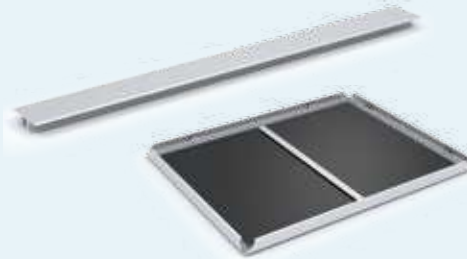

## Aluminum EasyOpen SnapFrames™

- Simply pull up each leaf to snap open, place graphic under the lens, and snap close.
- Front load convenience without any hassle.
- Handsome finishes complement most any décor.
- All aluminum construction, built to last.
- Wall hanging hardware is included.

### Divider bar option

Aluminum Bar attaches with pressure sensitive adhesive. **Specify Side**

## EasyOpen SnapFrames™

- Aluminum frames, 1-1/4" wide, 9/16" deep
- Accepts posters and paper signs to 1/32" thick
- Vertical & horizontal mounting holes
- Styrene backing
- Clear or matte overlay lens
- Wall screws and anchors