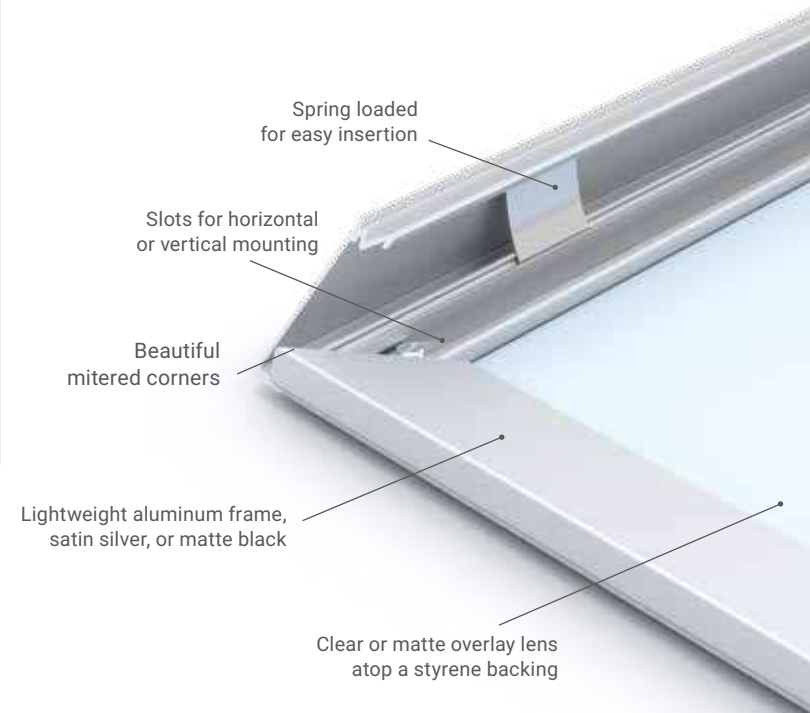

## Aluminum EasyOpen SnapFrames™

- Simply pull up each leaf to snap open, place graphic under the lens, and snap close.
- Front load convenience without any hassle.
- Handsome finishes complement most any décor.
- All aluminum construction, built to last.
- Wall hanging hardware is included.

### Divider bar option

Aluminum Bar attaches with pressure sensitive adhesive. **Specify Side**

## EasyOpen SnapFrames™

- Aluminum frames, 1-1/4" wide, 9/16" deep
- Accepts posters and paper signs to 1/32" thick
- Vertical & horizontal mounting holes
- Styrene backing
- Clear or matte overlay lens
- Wall screws and anchors

## Aluminum Standard Options

**Rectilinear** - a modern aesthetic

Both are  
1-1/4" wide x 9/16" high

**Curvilinear** - classic original shape