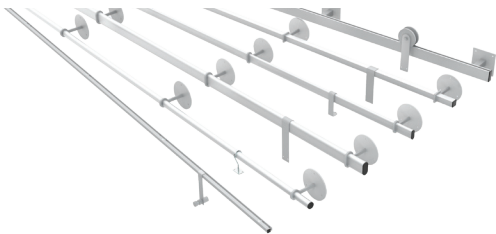

THE DISPLAY FOLIO®

Visual display solutions for Grocery

A. Hang-On Perimeter Rails™

- Different shapes, sizes, finishes and mounts available
- Hang a wide range of frames and graphics

B. Perimeter Rail Hangers

- Customize to suit your needs
- Pre-installed on frames or a la carte

C. Drop-In Graphic frames

- Rail hangers pre-installed
- Top or side load for 3/16" or 1/4" graphics

D. Charisma SEG/LED fabric frames

- Attractive fabric, ideal for larger sizes
- LED lighting (optional)

E. Valance Perimeter Rail System™

- Designed for category level signage
- Available with mounting plates or "floating"

F. Valance Rail Hangers

- Designed to suit your needs
- Attaches graphics to Valance Perimeter Rail™

G. Stellar Aisle Markers

- Available fully bespoke
- Mount to wall, fixture, etc

H. Framette Pedestal Frames

- Steel welded construction for graphics up to 5/32"
- Ideal for double sided graphics